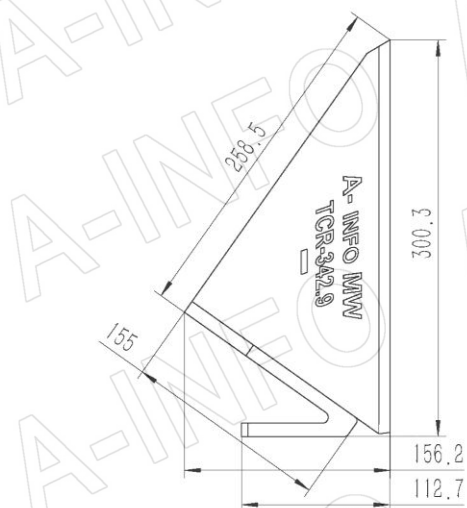

For reference only. See data sheet for the detailed specifications.

## Technical Specification

Edge Size	342.9mm / 13.5"
Material	Al
Size(mm)	156.2 x 300.3 x 343.3
Net Weight(Kg)	2.12 Around

## Outline Drawing (Size: mm)

**AINFO Inc.**

China(Beijing): Tel: (+86) 10-6266-7326,  
 China(Chengdu): Tel: (+86) 28-8519-2786,  
 USA: Tel: (+1) 949-639-9688,

Page 1 of 2

(+86) 10-6266-7327 Fax: (+86) 10-6266-7379  
 (+86) 28-8519-3044 Fax: (+86) 28-8519-3068  
 (+1) 949-639-9608 Fax: (+1) 949-639-9670

## Calculated Radar Cross Section and Relative Magnitude