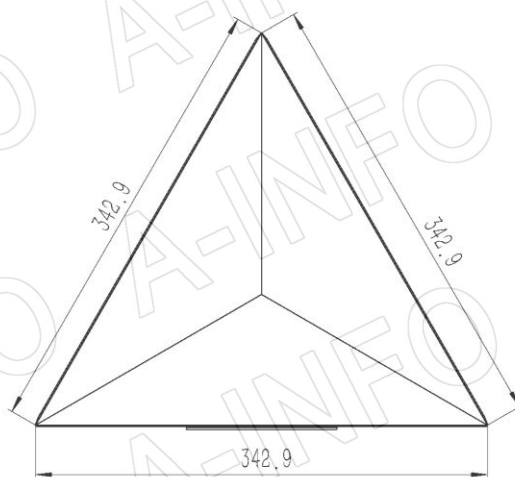

Outline Drawing (Size: mm)

AINFO Inc.

China(Beijing): Tel: (+86) 10-6266-7326,
China(Chengdu): Tel: (+86) 28-8519-2786,
USA: Tel: (+1) 949-639-9688,

Page 1 of 2

(+86) 10-6266-7327 Fax: (+86) 10-6266-7379
(+86) 28-8519-3044 Fax: (+86) 28-8519-3068
(+1) 949-639-9608 Fax: (+1) 949-639-9670

Website: www.ainfoinc.com
Email: sales@ainfoinc.com