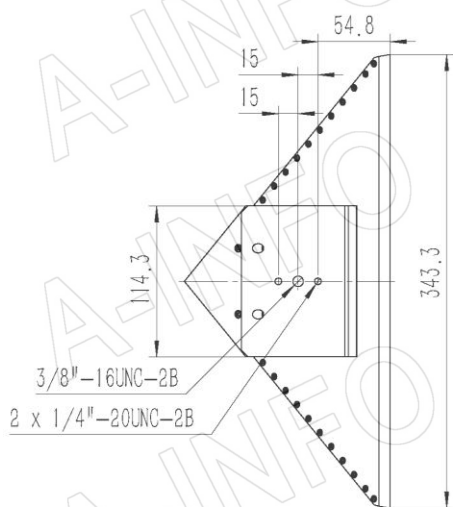

Outline Drawing (Size: mm)

AINFO Inc.

China(Beijing): Tel: (+86) 10-6266-7326,
China(Chengdu): Tel: (+86) 28-8519-2786,
USA: Tel: (+1) 949-639-9688,

Page 1 of 2

(+86) 10-6266-7327 Fax: (+86) 10-6266-7379
(+86) 28-8519-3044 Fax: (+86) 28-8519-3068
(+1) 949-639-9608 Fax: (+1) 949-639-9670

Website: www.ainfoinc.com
Email: sales@ainfoinc.com